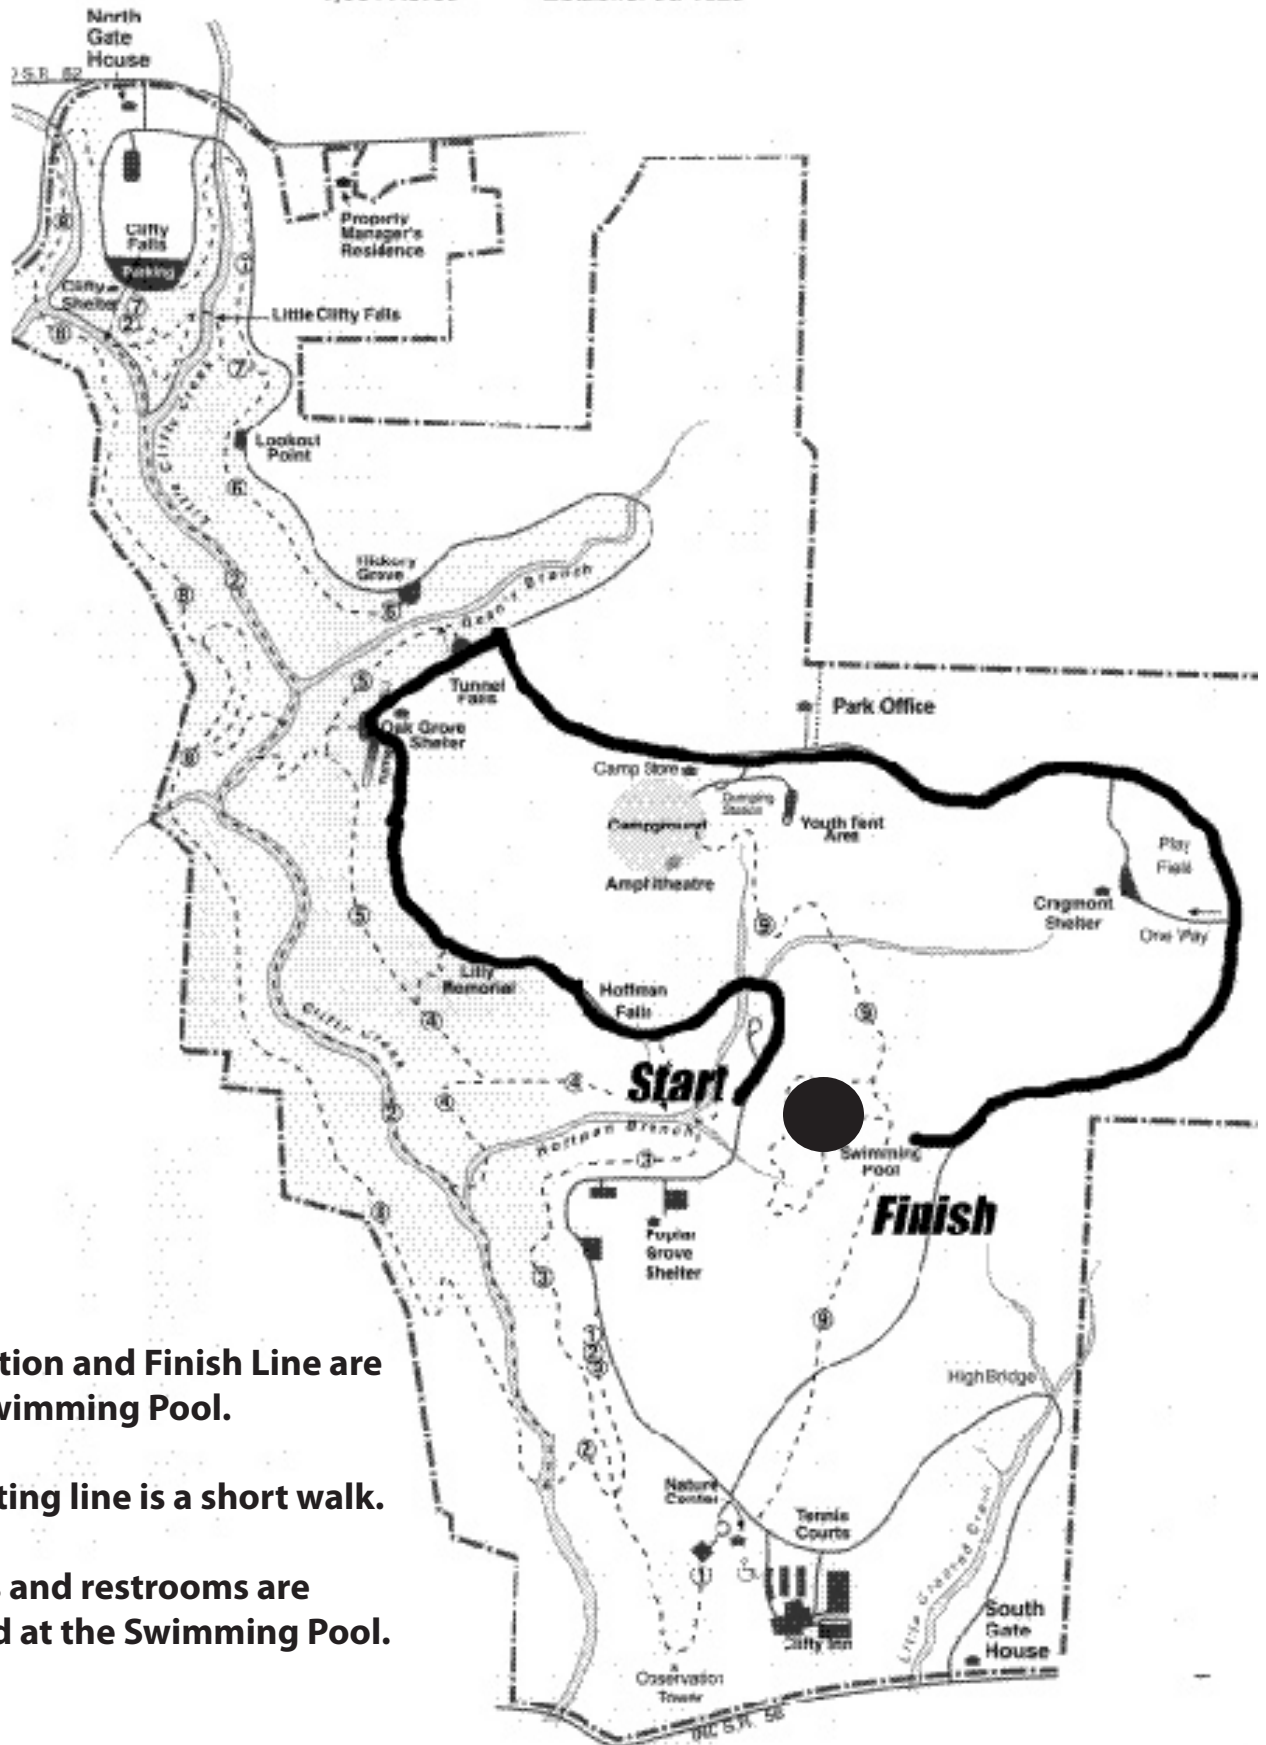

# CLIFTY FALLS STATE PARK

1501 Green Road • Madison, Indiana 47250 • 812-273-8885  
1,361 Acres      Established 1920

Registration and Finish Line are at the Swimming Pool.

The starting line is a short walk.

Showers and restrooms are provided at the Swimming Pool.